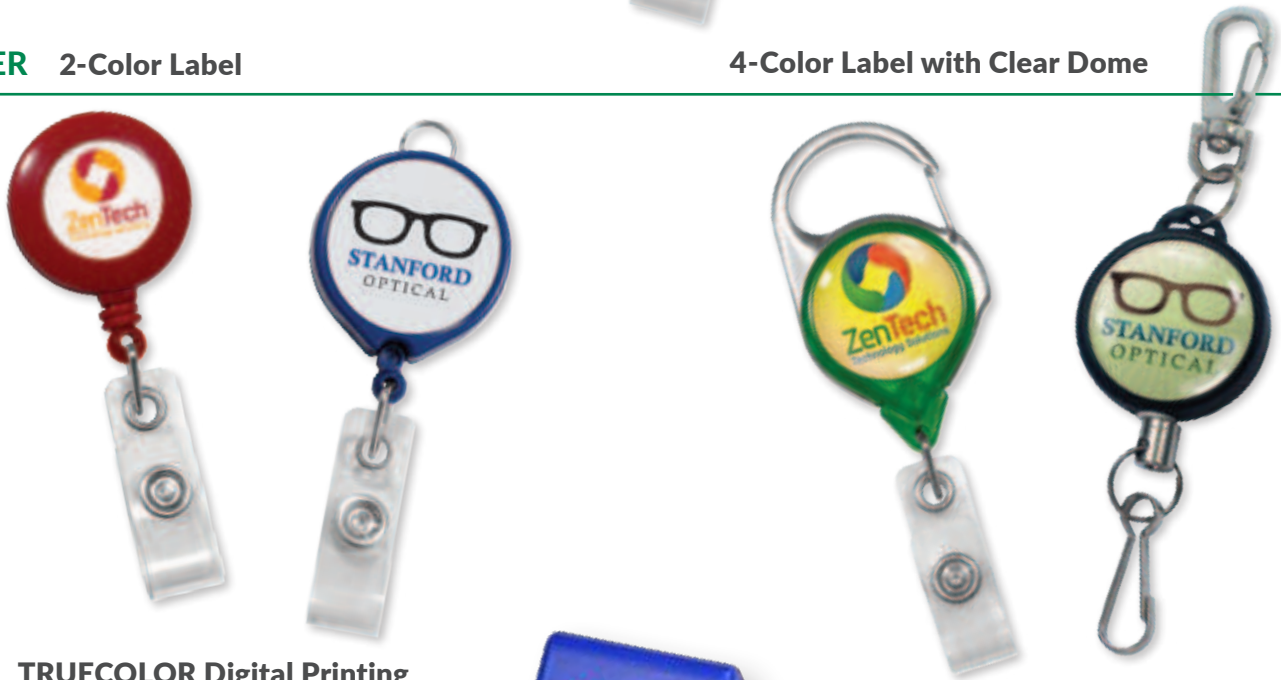

# CUSTOM BADGE REELS

**GOOD** 1-Color Pad-Print

**BETTER** 2-Color Label

4-Color Label with Clear Dome

**BEST** TRUECOLOR Digital Printing