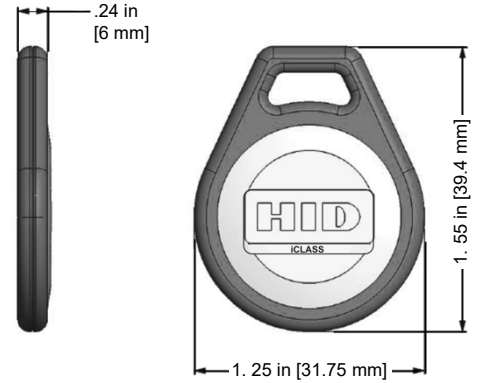

Ensure each required option has been checked with the appropriate choice to fulfill a completed order form.

Base Model ☐ 205 Base Model

iCLASS Memory Size and Allocation (Select one option)

- ☐ **0** - 2k Bits (256 Bytes) with 2 Application Areas
- ☐ **3** - 32k Bits (4K Bytes) Application areas 16k/2+16k/1
- ☐ **4** - 32k Bits (4K Bytes) Application areas 16k/16+16k/1

Programming (Select one option)

- ☐ **H** - Programmed with Security Identity Object (SIO) and standard iCLASS access control application **(Recommended)**
- ☐ **P** - Programmed iCLASS standard access control application only
- ☐ **C** - iCLASS Unprogrammed, for use with iCLASS SE Encoder

Front Packaging

- ☒ **N** - iCLASS Key II - Black with blue insert. Includes HID Standard Artwork

Back Packaging

- ☒ **N** - None

Key Numbering1 (Select one option)

- ☐ **M** - Sequential Matching Encoded/Printed (Inkjetted)⁴
- ☐ **N** - No Printed Key Numbering
- ☐ **S** - Sequential Encoded/Sequential Non-Matching Printed (Inkjetted)³
- ☐ **R** - Random Encoded/Non-Matching Sequential Printed (Inkjetted)³
- ☐ **A** - Sequential Matching Encoded/Printed (Engraved)
- ☐ **B** - Sequential Encoded/Sequential Non-Matching Printed (Engraved)
- ☐ **C** - Random Encoded/Non-Matching Sequential Printed (Engraved)

Additional Options³

- ☒ **N** - None

Enter your final card options from the above selections. Example: 2050HNNMN

Final Part Number	205			N	N		N

iCLASS Key Programming Information

Format Number	Field Name(s) e.g. Facility Code	Value	QTY	Encoded Start Number	Encoded Stop Number
HID Elite ICE/MOB #				Printed Start Number	Printed Stop Number

¹The Printed key number is placed on the back of the key.

²Key Ring sold separately (Part Number: 57-0001-02).

³Please note that cards shipped within the Americas are always laser-engraved. Inkjetted option is not available for these cards.